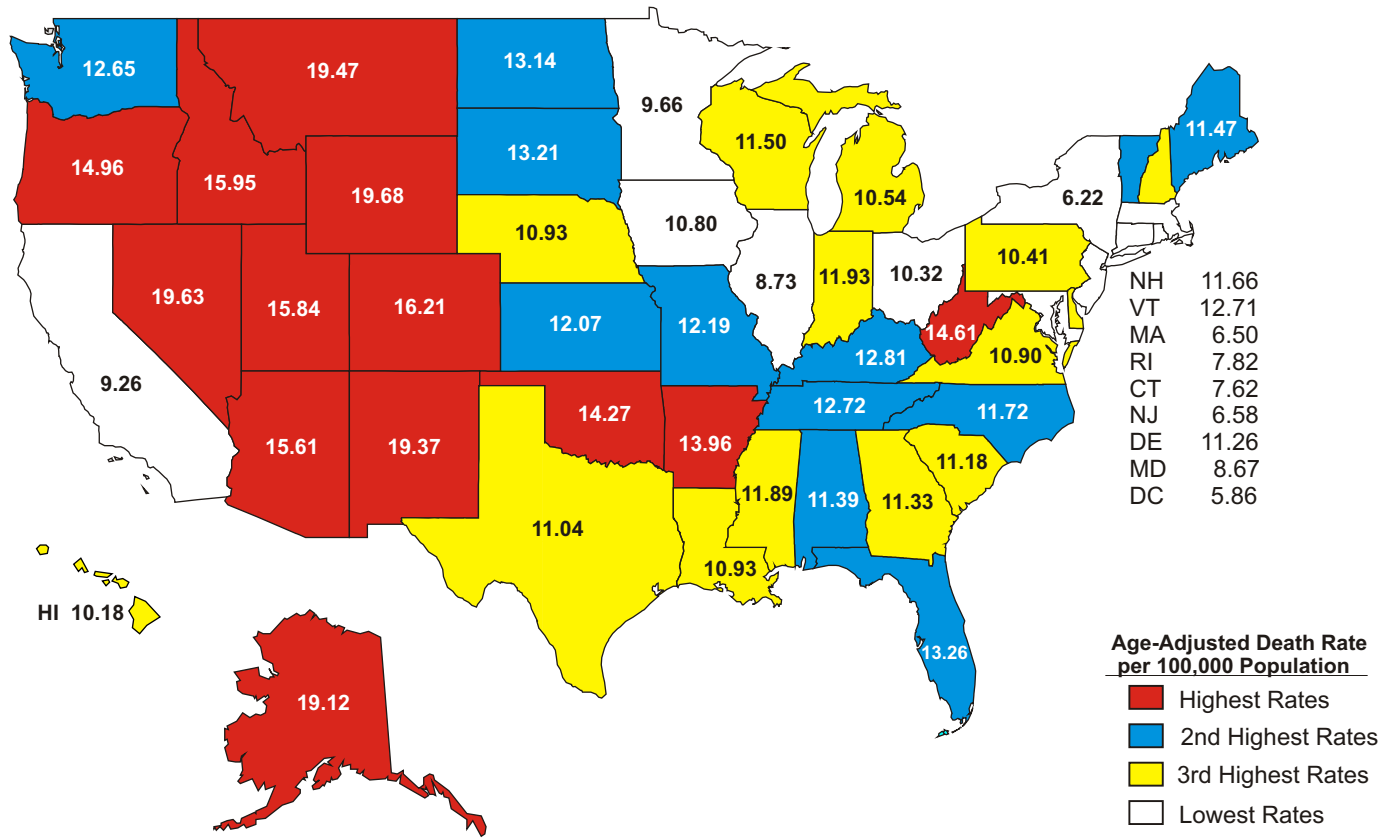

# Suicide Death Rates United States, 2001-2003

## United States and Michigan 1994-2003